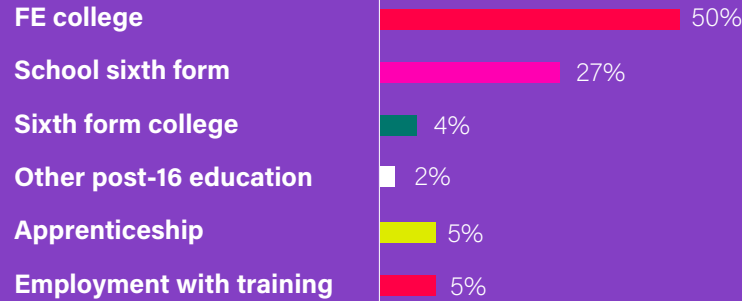

Living and working in Derby

2022

WHAT NEXT?

Which job areas are growing?

These are some of the job areas predicted to grow in Derby:

Creative & digital

Advanced manufacturing

Health and care

Life sciences

Food and drink manufacturing

Transport & logistics

Construction

Professional Services

What did last year's Year 11s do next?